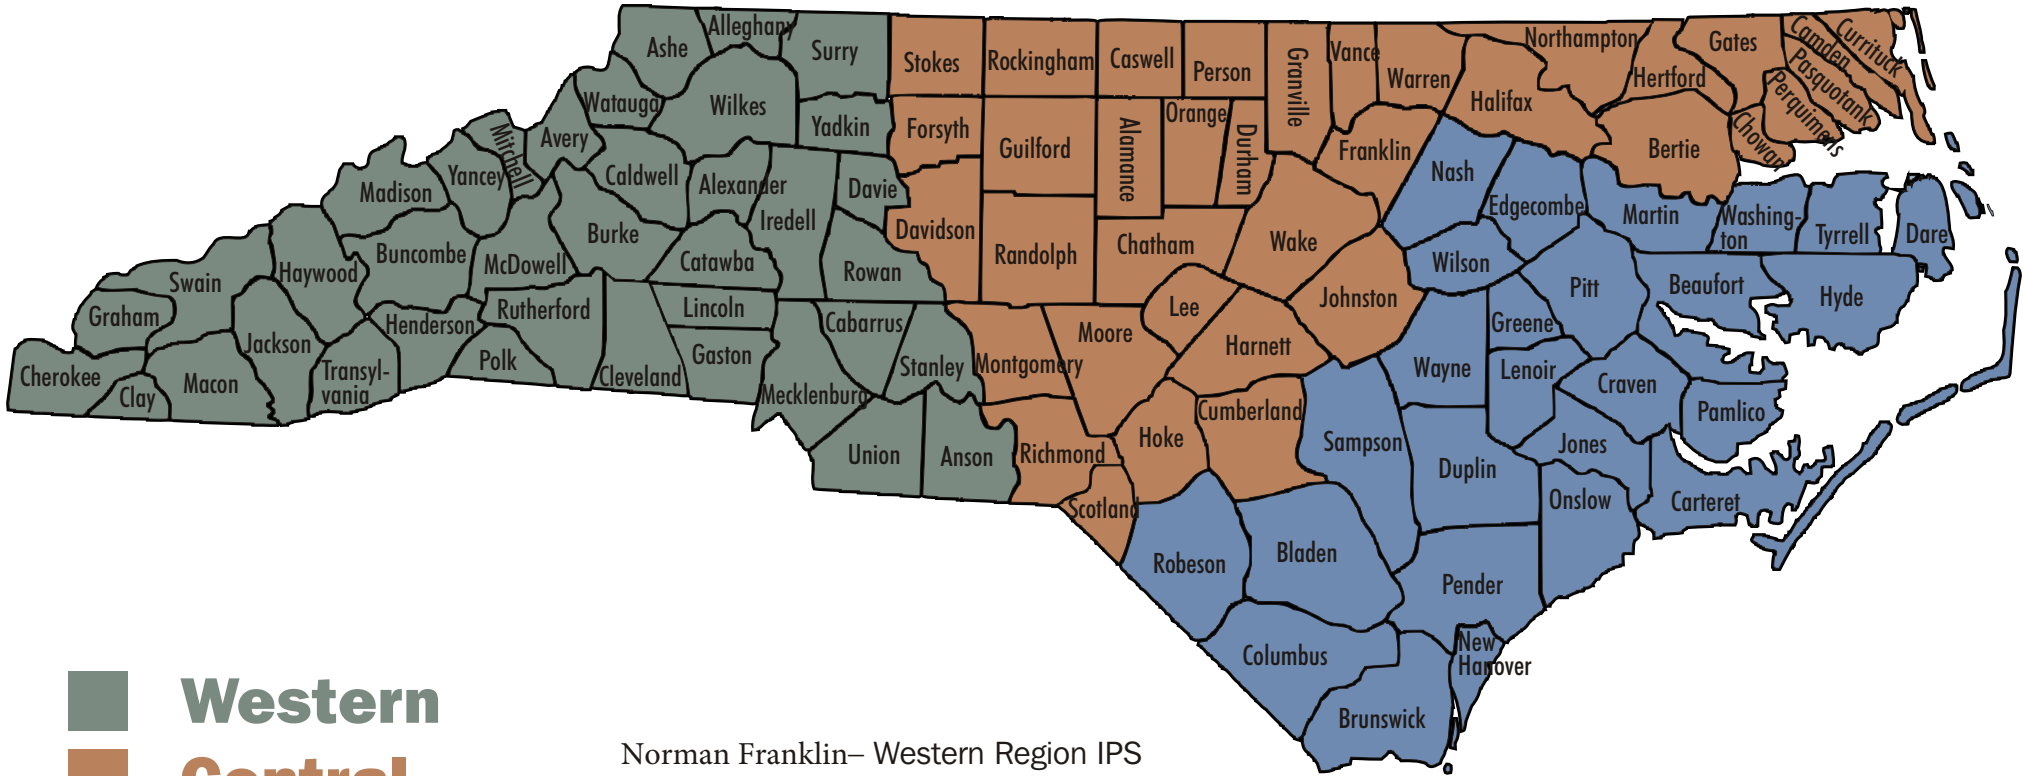

# NC Regional Map

## (Injury Prevention Division)

-  **Western**
-  **Central**
-  **Eastern**

Norman Franklin– Western Region IPS  
norman.franklin@ncdoi.gov

Allan Buchanan – Central Region IPS  
allan.buchanan@ncdoi.gov