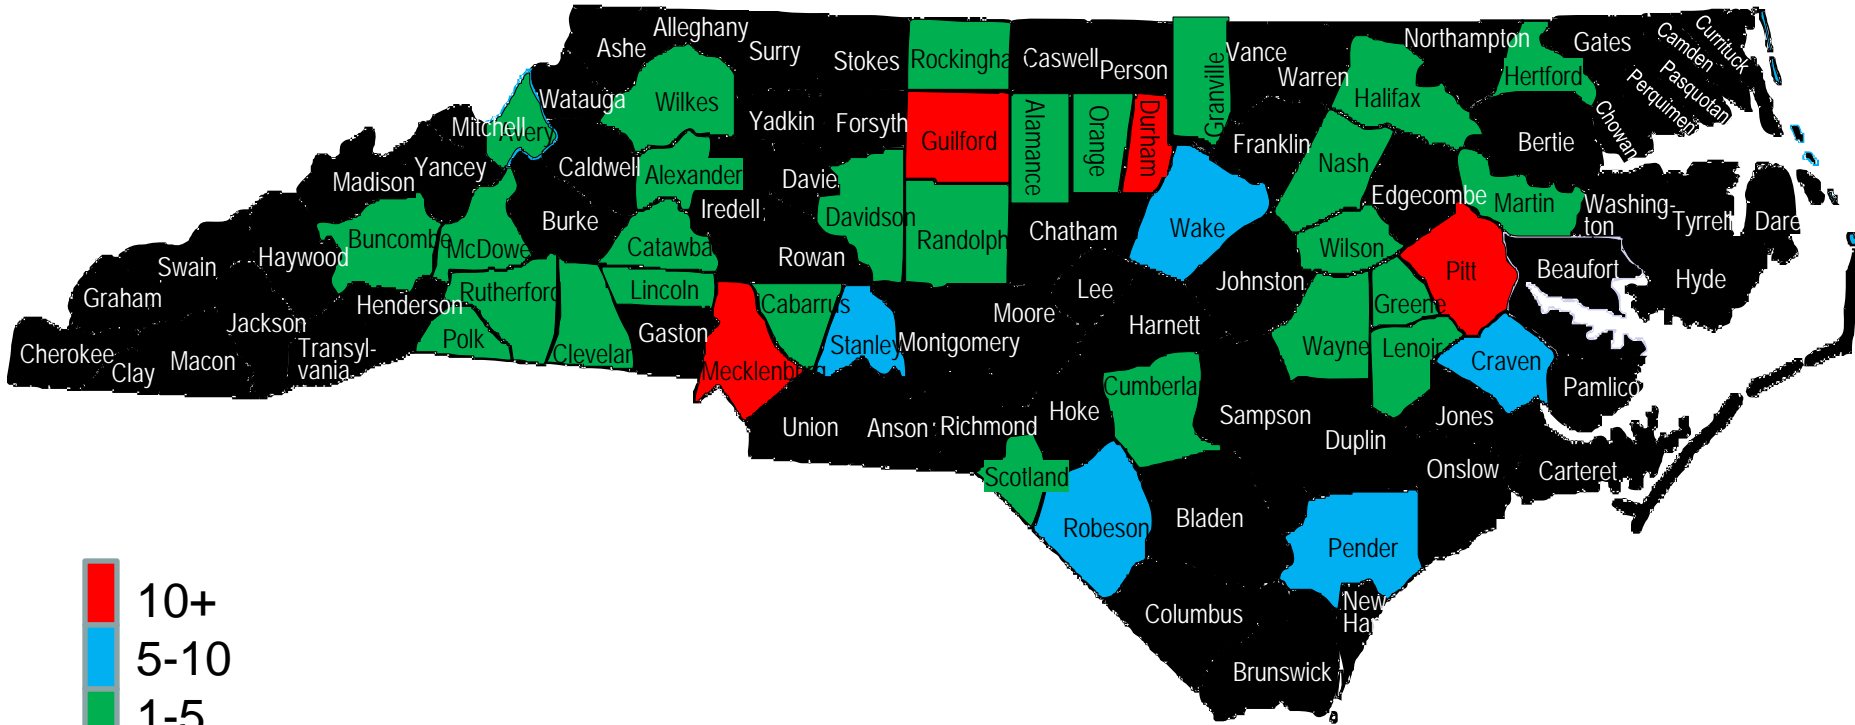

2010 Arrests By County

Alamance	3
Alexander	1
Avery	1
Buncombe	1
Cabarrus	1
Catawba	2
Cleveland	2
Craven	6
Cumberland	1
Davidson	2
Durham	14
Granville	2
Greene	2
Guilford	16
Halifax	1
Hertford	1
Lenoir	1
Lincoln	1
Martin	3
McDowell	1
Mecklenburg	12
Nash	2
Orange	2
Pender	6
Pitt	10
Polk	1
Randolph	1
Robeson	7
Rockingham	1
Rutherford	1
Scotland	1
Stanly	7
Wake	7
Wayne	3
Wilkes	1
Wilson	2